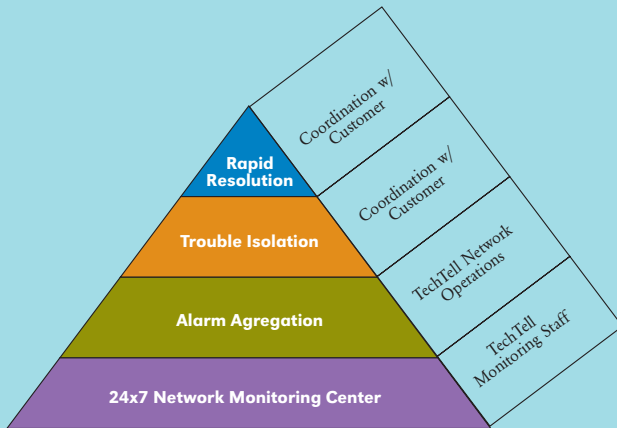

www.techtell.com

T E C H T E L L

TechTell "M" Series Hardware Appliances

Network Monitoring Implementation

Know your network infrastructure is running.

TechTell Service Platform

TechTell, Inc.
Corporate Office
81 Tower Blvd.
Elma, WA 98541